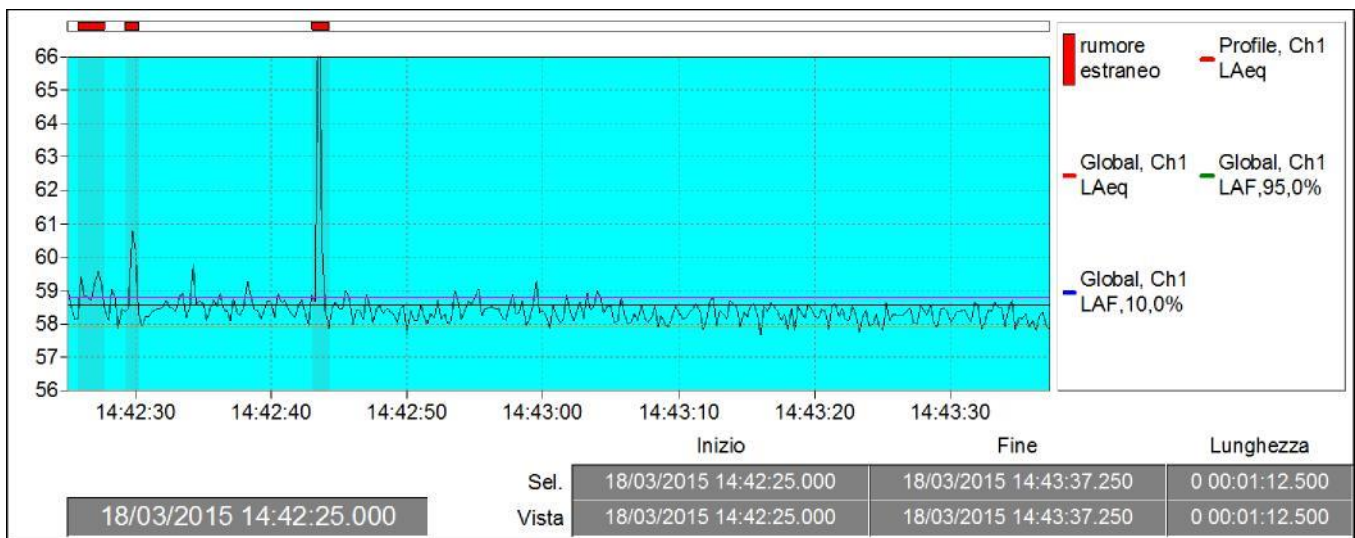

M2 SOLO CONDIZIONATORE

<b>Microphone position:</b>	Idem come M1	<b>Operator:</b>	SORGEDIL
<b>Measurement title:</b>	NOR140_FILE_150318_0002	<b>Date:</b>	18/03/2015 14:42:25
<b>Measurement duration:</b>	0 00:01:12.000	<b>Period length:</b>	0 00:00:00.250
<b>Initial calibration level:</b>		<b>Filter bandwidth:</b>	1/3-octave
	<b>Instrument sensitivity:</b>	<b>End calibration level:</b>	
			-26,0 dB