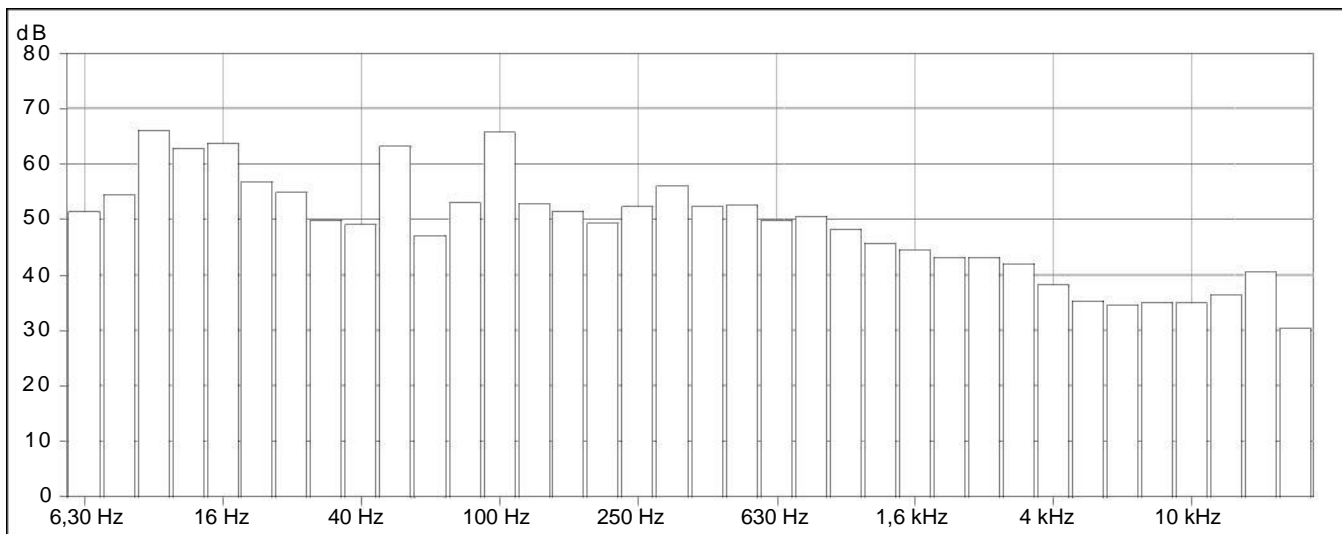

Norsonic AS

P.O.Box 24

N-3421 Lierskogen, Norway

Tel. +47 3285 8900, Fax +47 3285 2208

www.norsonic.com, info@norsonic.com

	Leq (dB)	LF(max) (dB)	LF(min) (dB)	LI(max) (dB)	LF,10,0% (dB)	LF,95,0% (dB)
A	58,6 dB	69,0 dB	57,4 dB	71,7 dB	58,8 dB	57,9 dB
Z	74,1 dB	90,3 dB	68,3 dB	92,6 dB	72,7 dB	69,1 dB
FRQ						
6,30 Hz	51,5 dB	65,7 dB	32,5 dB	67,5 dB	53,8 dB	39,0 dB
8 Hz	54,6 dB	73,5 dB	31,2 dB	75,0 dB	49,7 dB	35,6 dB
10 Hz	66,1 dB	85,2 dB	29,5 dB	86,5 dB	49,6 dB	35,3 dB
12,5 Hz	62,9 dB	80,5 dB	37,6 dB	82,4 dB	54,6 dB	43,4 dB
16 Hz	63,7 dB	78,6 dB	48,3 dB	79,9 dB	65,3 dB	52,4 dB
20 Hz	56,8 dB	74,7 dB	41,9 dB	76,5 dB	57,3 dB	47,9 dB
25 Hz	54,8 dB	74,6 dB	38,8 dB	76,2 dB	52,5 dB	42,8 dB
31,5 Hz	49,9 dB	67,8 dB	33,5 dB	69,9 dB	46,1 dB	36,9 dB
40 Hz	49,0 dB	65,1 dB	45,5 dB	68,1 dB	48,9 dB	46,5 dB
50 Hz	63,2 dB	68,8 dB	61,2 dB	70,7 dB	63,7 dB	62,3 dB
63 Hz	47,2 dB	59,8 dB	41,1 dB	61,6 dB	48,0 dB	43,6 dB
80 Hz	53,0 dB	58,2 dB	49,8 dB	60,5 dB	54,2 dB	51,1 dB
100 Hz	65,8 dB	68,2 dB	63,1 dB	69,5 dB	67,1 dB	63,8 dB
125 Hz	53,0 dB	57,1 dB	48,1 dB	58,9 dB	54,2 dB	50,9 dB
160 Hz	51,5 dB	57,4 dB	47,1 dB	60,8 dB	52,8 dB	49,3 dB
200 Hz	49,3 dB	55,8 dB	45,2 dB	58,5 dB	50,8 dB	47,0 dB
250 Hz	52,3 dB	59,1 dB	48,0 dB	60,5 dB	53,3 dB	50,2 dB
315 Hz	56,1 dB	59,3 dB	53,1 dB	61,4 dB	57,4 dB	54,2 dB
400 Hz	52,3 dB	56,3 dB	49,1 dB	59,1 dB	53,5 dB	50,6 dB
500 Hz	52,6 dB	55,6 dB	48,7 dB	61,8 dB	53,9 dB	50,3 dB
630 Hz	49,9 dB	56,0 dB	46,9 dB	58,0 dB	51,1 dB	48,2 dB
800 Hz	50,6 dB	64,9 dB	47,0 dB	67,5 dB	51,1 dB	49,0 dB
1 kHz	48,3 dB	65,8 dB	45,3 dB	68,9 dB	48,3 dB	46,3 dB
1,25 kHz	45,7 dB	49,0 dB	43,5 dB	56,9 dB	46,5 dB	44,6 dB
1,6 kHz	44,6 dB	52,0 dB	42,5 dB	54,3 dB	45,3 dB	43,3 dB
2 kHz	43,2 dB	56,5 dB	41,0 dB	59,3 dB	43,6 dB	42,0 dB
2,5 kHz	43,2 dB	47,3 dB	41,5 dB	49,9 dB	44,0 dB	42,1 dB
3,15 kHz	42,1 dB	48,1 dB	40,4 dB	50,8 dB	42,7 dB	41,2 dB

Specialista nell'isolamento acustico

Via V. Emanuele N°7

22060 Cabiante (CO)

Tel. 031.75.69.50 Fax. 0312281356

Cel. 339.13.69.788

P.IVA 03208620132

C.F. SRGVTR79M15F205V

www.isolamentoacusticomi.it

[E-mail. info@isolamentoacusticomi.it](mailto:info@isolamentoacusticomi.it)