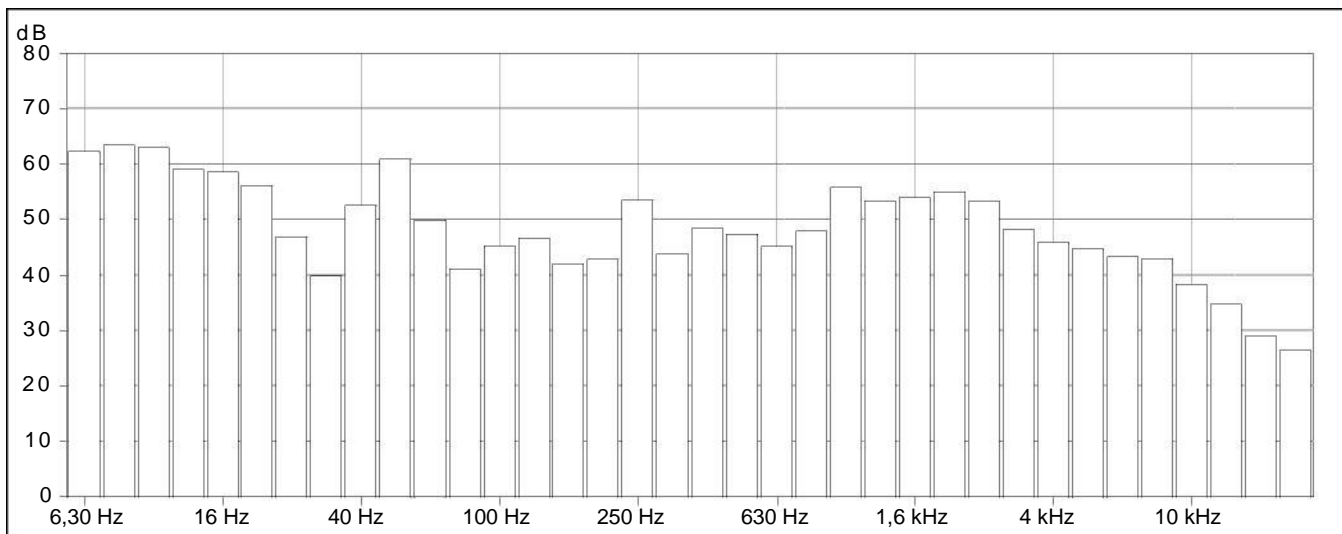

Norsonic AS

P.O.Box 24

N-3421 Lierskogen, Norway

Tel. +47 3285 8900, Fax +47 3285 2208

www.norsonic.com, info@norsonic.com

	Leq (dB)	LF(max) (dB)	LF(min) (dB)	LI(max) (dB)	LF,10,0% (dB)	LF,95,0% (dB)
A	63,0 dB	72,0 dB	60,1 dB	73,5 dB	63,5 dB	61,7 dB
Z	72,2 dB	94,1 dB	62,8 dB	97,4 dB	72,8 dB	64,3 dB
FRQ						
6,30 Hz	62,3 dB	84,0 dB	32,6 dB	85,4 dB	55,9 dB	38,4 dB
8 Hz	63,4 dB	84,7 dB	36,3 dB	86,1 dB	61,8 dB	41,8 dB
10 Hz	63,0 dB	80,5 dB	28,0 dB	82,0 dB	65,9 dB	35,6 dB
12,5 Hz	59,1 dB	74,4 dB	28,6 dB	76,0 dB	60,9 dB	35,1 dB
16 Hz	58,6 dB	77,8 dB	34,5 dB	79,5 dB	61,8 dB	40,0 dB
20 Hz	56,2 dB	67,8 dB	30,1 dB	69,0 dB	59,9 dB	36,1 dB
25 Hz	46,8 dB	59,4 dB	23,9 dB	60,9 dB	50,4 dB	31,8 dB
31,5 Hz	39,9 dB	56,0 dB	28,1 dB	58,5 dB	42,1 dB	32,7 dB
40 Hz	52,5 dB	65,0 dB	38,2 dB	68,0 dB	56,2 dB	44,4 dB
50 Hz	60,9 dB	75,0 dB	45,6 dB	76,3 dB	63,9 dB	51,7 dB
63 Hz	49,9 dB	59,5 dB	27,8 dB	62,3 dB	55,2 dB	33,6 dB
80 Hz	41,1 dB	56,9 dB	24,1 dB	60,6 dB	44,9 dB	28,6 dB
100 Hz	45,3 dB	57,6 dB	30,9 dB	60,8 dB	49,3 dB	35,1 dB
125 Hz	46,7 dB	63,6 dB	32,2 dB	66,2 dB	50,7 dB	34,4 dB
160 Hz	42,0 dB	62,7 dB	32,0 dB	66,4 dB	43,7 dB	34,6 dB
200 Hz	42,8 dB	60,9 dB	35,5 dB	64,7 dB	44,8 dB	37,8 dB
250 Hz	53,5 dB	59,6 dB	49,3 dB	62,3 dB	54,9 dB	51,1 dB
315 Hz	43,7 dB	55,7 dB	38,6 dB	57,8 dB	45,5 dB	40,6 dB
400 Hz	48,3 dB	62,3 dB	43,4 dB	64,6 dB	49,6 dB	45,0 dB
500 Hz	47,4 dB	60,7 dB	40,9 dB	63,3 dB	49,6 dB	43,1 dB
630 Hz	45,2 dB	60,7 dB	38,8 dB	62,3 dB	46,5 dB	41,0 dB
800 Hz	47,9 dB	57,2 dB	44,0 dB	59,5 dB	49,6 dB	45,6 dB
1 kHz	55,8 dB	60,8 dB	52,1 dB	63,1 dB	57,0 dB	54,1 dB
1,25 kHz	53,3 dB	59,7 dB	50,4 dB	62,3 dB	54,9 dB	51,4 dB
1,6 kHz	54,0 dB	60,9 dB	50,6 dB	62,9 dB	54,8 dB	52,6 dB
2 kHz	55,0 dB	69,2 dB	50,8 dB	71,1 dB	55,3 dB	52,6 dB
2,5 kHz	53,2 dB	59,9 dB	49,6 dB	62,3 dB	54,3 dB	51,2 dB
3,15 kHz	48,2 dB	57,4 dB	44,8 dB	59,3 dB	48,8 dB	46,6 dB

The logo for SORGEDIL, with 'SOR' in black, 'GEDI' in red, and 'L' in black, all in a bold, sans-serif font.

Specialista nell'isolamento acustico

Via V. Emanuele N°7

22060 Cabiato (CO)

Tel. 031.75.69.50 Fax. 0312281356

Cel. 339.13.69.788

P.IVA 03208620132

C.F. SRGVTR79M15F205V

www.sorgedil.it

E-mail. sorgedil@gmail.com