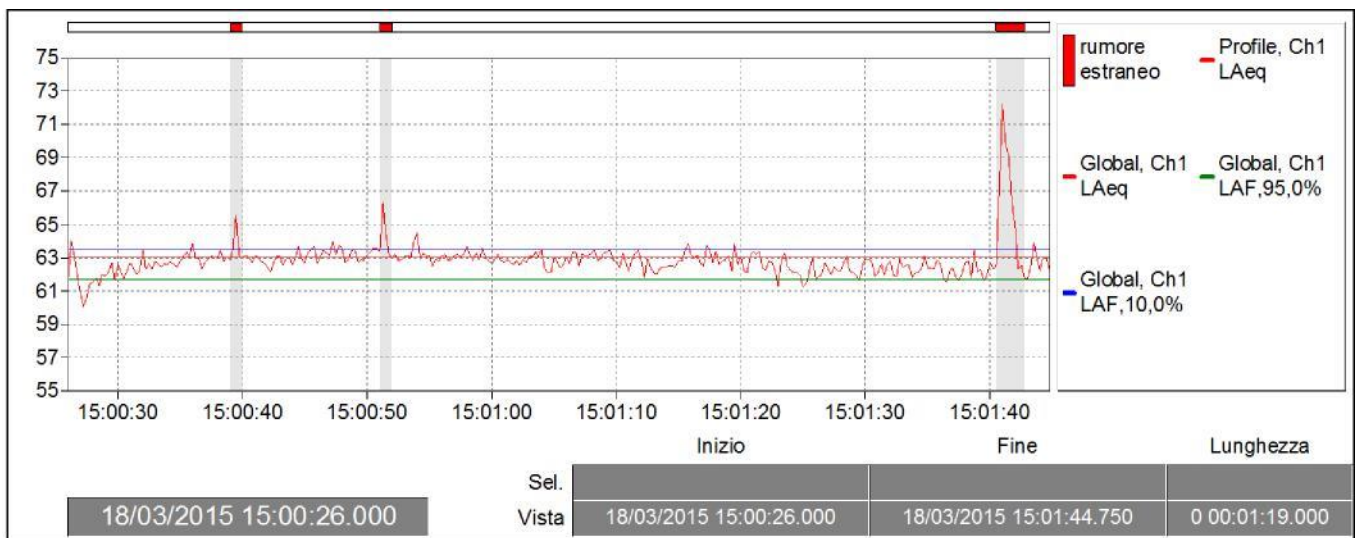

M5 ACCANTO ALLA PORTA AUTOCLAVE

<b>Microphone position:</b>	Cavalletto h 1.6 in cantina	<b>Operator:</b>	SORGEDIL
<b>Measurement title:</b>	NOR140 FILE 150318 0005	<b>Date:</b>	18/03/2015 15:00:26
<b>Measurement duration:</b>	0 00:01:18.000	<b>Period length:</b>	0 00:00:00.250
<b>Initial calibration level:</b>		<b>Filter bandwidth:</b>	1/3-octave
	<b>Instrument sensitivity:</b>	-26,0 dB	<b>End calibration level:</b>