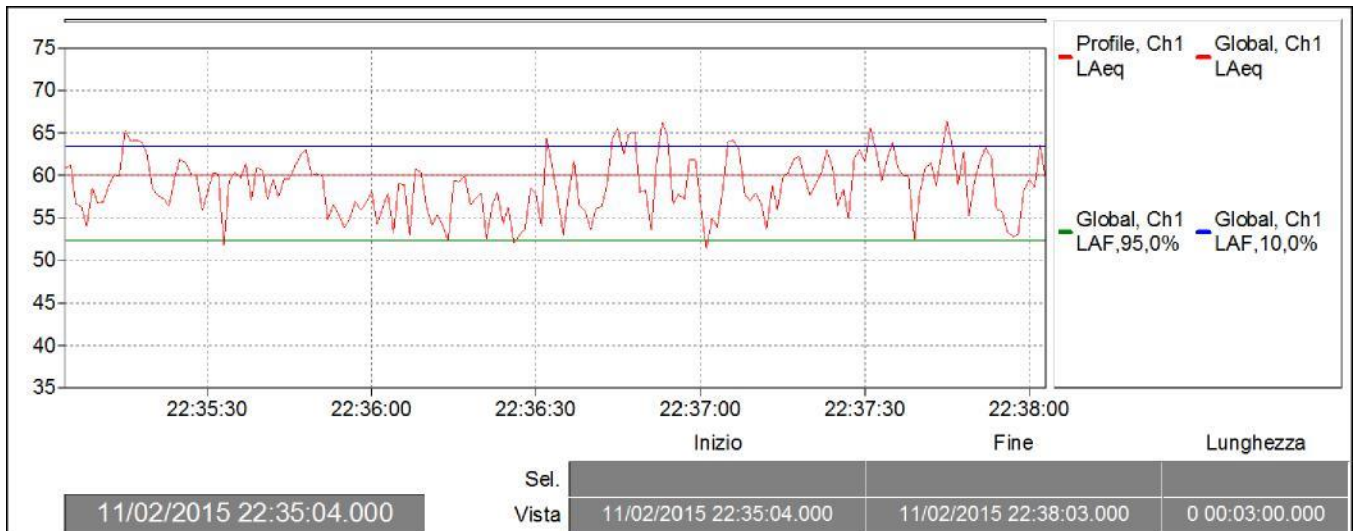

Norsonic AS

P.O.Box 24
 N-3421 Lierskogen, Norway
 Tel. +47 3285 8900, Fax +47 3285 2208
www.norsonic.com, info@norsonic.com

**Customer:**

Misura 29

Microphone position:	Posizione uguale alla precedente, con microfono rivolto verso la finestra aperta	Operator:	
Measurement title:	NOR140 FILE 150211 0029	Date:	11/02/2015 22:35:04
Measurement duration:	0 00:03:00.000	Period length:	0 00:00:01.000
Initial calibration level:		Instrument sensitivity:	-26,0 dB
		Filter bandwidth:	1/3-octave
		End calibration level:	