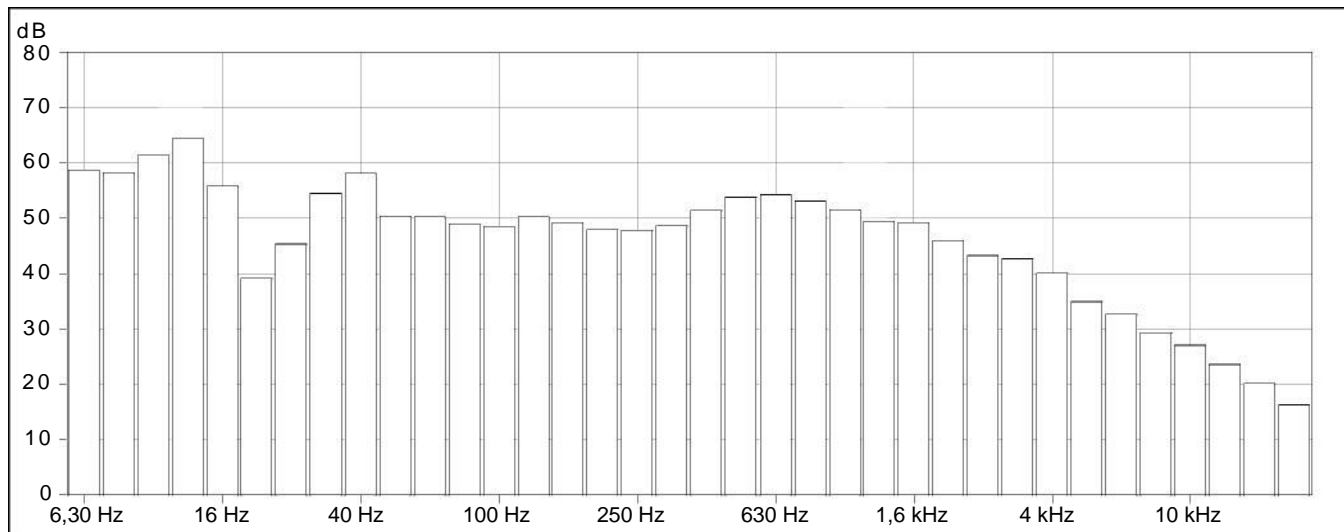

Norsonic AS

P.O.Box 24

N-3421 Lierskogen, Norway

Tel. +47 3285 8900, Fax +47 3285 2208

www.norsonic.com, info@norsonic.com

	Leq (dB)	LF(max) (dB)	LF(min) (dB)	LI(max) (dB)	LF,10,0% (dB)	LF,95,0% (dB)
A	60,0 dB	68,8 dB	48,3 dB	70,7 dB	63,4 dB	52,3 dB
Z	69,5 dB	82,4 dB	58,5 dB	83,8 dB	72,9 dB	62,2 dB
FRQ						
6,30 Hz	58,7 dB	72,5 dB	34,3 dB	73,6 dB	62,8 dB	44,2 dB
8 Hz	58,2 dB	76,5 dB	33,5 dB	77,7 dB	61,5 dB	40,5 dB
10 Hz	61,3 dB	76,8 dB	37,3 dB	77,9 dB	65,2 dB	44,9 dB
12,5 Hz	64,4 dB	79,9 dB	42,1 dB	81,1 dB	67,8 dB	49,5 dB
16 Hz	55,8 dB	73,5 dB	27,5 dB	74,9 dB	58,5 dB	41,8 dB
20 Hz	39,1 dB	56,5 dB	23,7 dB	59,4 dB	42,2 dB	30,7 dB
25 Hz	45,3 dB	63,0 dB	24,1 dB	64,8 dB	47,5 dB	33,9 dB
31,5 Hz	54,6 dB	74,5 dB	33,6 dB	75,0 dB	54,0 dB	39,6 dB
40 Hz	58,1 dB	80,0 dB	36,6 dB	80,8 dB	56,3 dB	42,0 dB
50 Hz	50,4 dB	61,4 dB	33,9 dB	62,5 dB	54,9 dB	39,8 dB
63 Hz	50,2 dB	61,5 dB	32,1 dB	63,7 dB	53,9 dB	38,7 dB
80 Hz	49,0 dB	66,0 dB	31,5 dB	67,1 dB	52,8 dB	37,1 dB
100 Hz	48,5 dB	64,0 dB	34,2 dB	66,1 dB	51,8 dB	39,6 dB
125 Hz	50,2 dB	62,1 dB	38,6 dB	64,5 dB	53,3 dB	43,3 dB
160 Hz	49,2 dB	62,0 dB	36,6 dB	64,1 dB	51,7 dB	41,1 dB
200 Hz	47,9 dB	61,0 dB	35,6 dB	63,4 dB	51,3 dB	40,6 dB
250 Hz	47,8 dB	67,2 dB	33,6 dB	70,1 dB	50,6 dB	40,4 dB
315 Hz	48,6 dB	62,2 dB	33,2 dB	65,5 dB	51,5 dB	40,0 dB
400 Hz	51,4 dB	64,0 dB	38,9 dB	67,0 dB	54,7 dB	43,5 dB
500 Hz	53,8 dB	65,5 dB	37,9 dB	67,7 dB	56,9 dB	45,4 dB
630 Hz	54,3 dB	66,6 dB	40,9 dB	69,0 dB	57,8 dB	45,0 dB
800 Hz	53,1 dB	66,2 dB	37,1 dB	68,7 dB	56,7 dB	42,7 dB
1 kHz	51,5 dB	63,8 dB	35,7 dB	65,5 dB	55,3 dB	40,7 dB
1,25 kHz	49,5 dB	62,1 dB	36,0 dB	63,9 dB	53,6 dB	39,4 dB
1,6 kHz	49,2 dB	64,7 dB	33,6 dB	67,4 dB	52,7 dB	37,5 dB
2 kHz	46,0 dB	59,1 dB	31,6 dB	62,3 dB	49,5 dB	35,2 dB
2,5 kHz	43,3 dB	55,6 dB	30,9 dB	56,9 dB	46,8 dB	34,4 dB

Specialista nell'isolamento acustico

Via V. Emanuele N°7

22060 Cabiato (CO)

Tel. 031.75.69.50 Fax. 0312281356

Cel. 339.13.69.788

P.IVA 03208620132

C.F. SRGVTR79M15F205V

www.sorgedil.it

E-mail. sorgedil@gmail.com