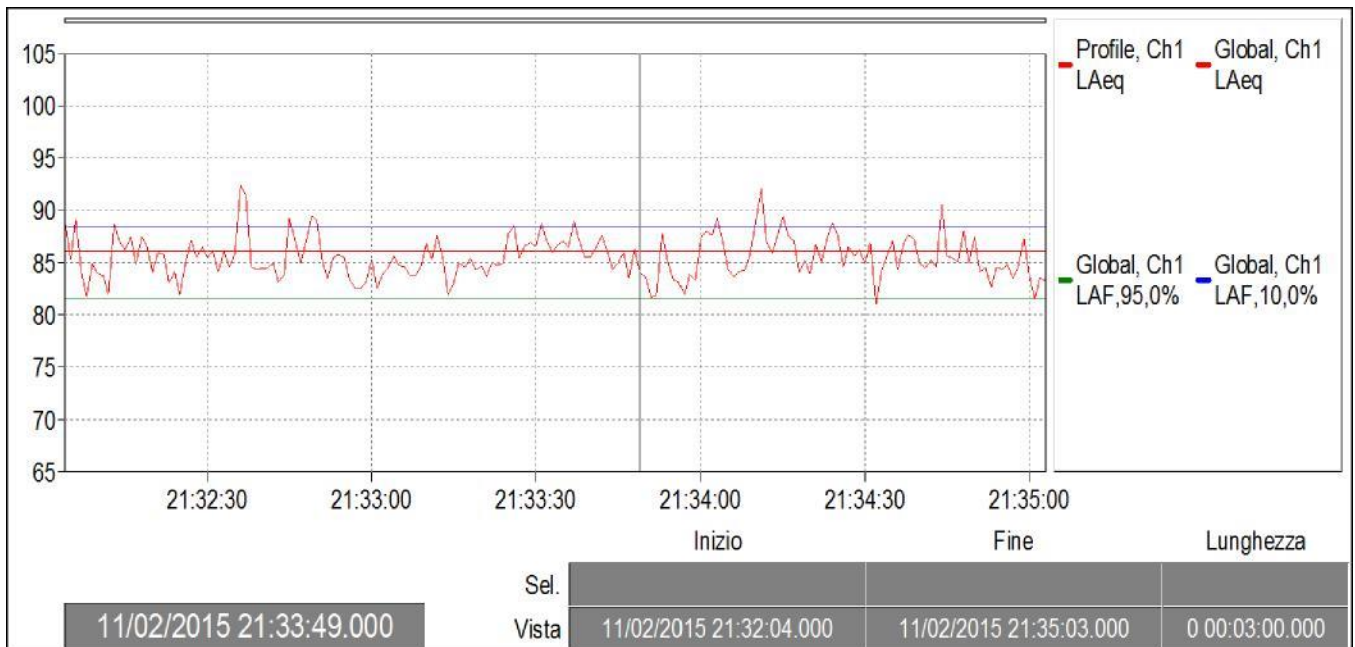

Norsonic AS

P.O.Box 24
 N-3421 Lierskogen, Norway
 Tel. +47 3285 8900, Fax +47 3285 2208
www.norsonic.com, info@norsonic.com

Customer:
 M21

Microphone position:	Cavalletto h 1.6 in centro al lato destro del locale, prima della saletta	Operator:	
Measurement title:	NOR140_FILE_150211_0021	Date:	11/02/2015 21:32:04
Measurement duration:	0 00:03:00.000	Period length:	0 00:00:01.000
Initial calibration level:		Instrument sensitivity:	-26,0 dB
		Filter bandwidth:	1/3-octave
		End calibration level:	