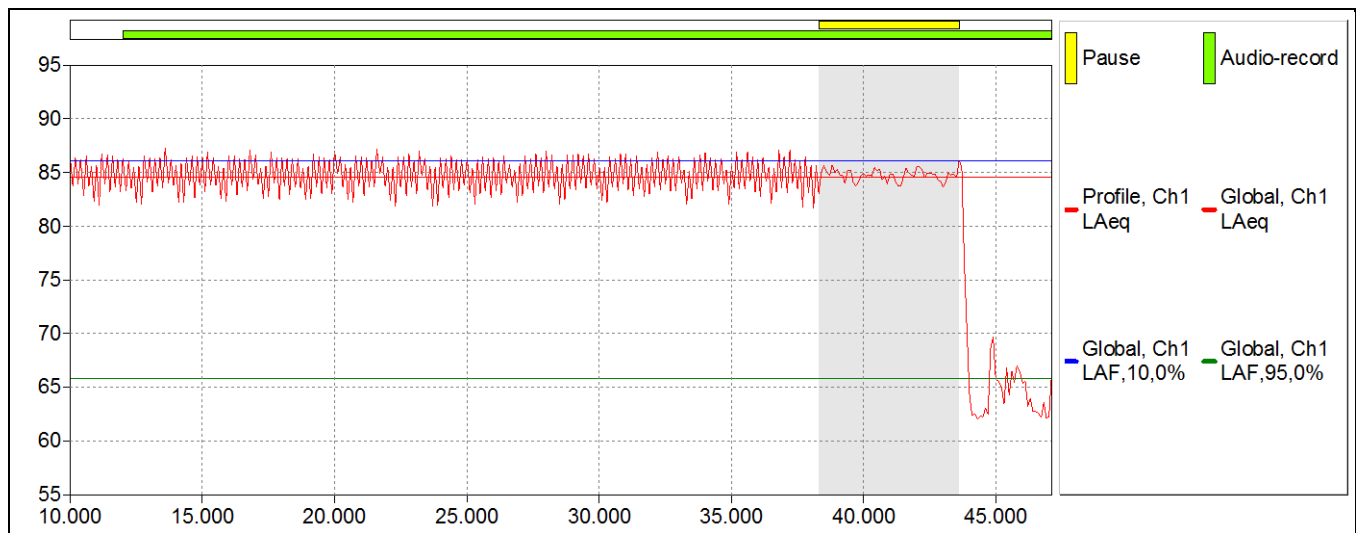

SORGEDIL

Specialista nell'isolamento acustico

Via V. Emanuele N°7
22060 Cabiato (CO)

Tel. 031.75.69.50 Fax. 0312281356

Cel. 339.13.69.788

P.IVA 03208620132

C.F. SRGVTR79M15F205V

www.sorgedil.it

E-mail. sorgedil@gmail.com