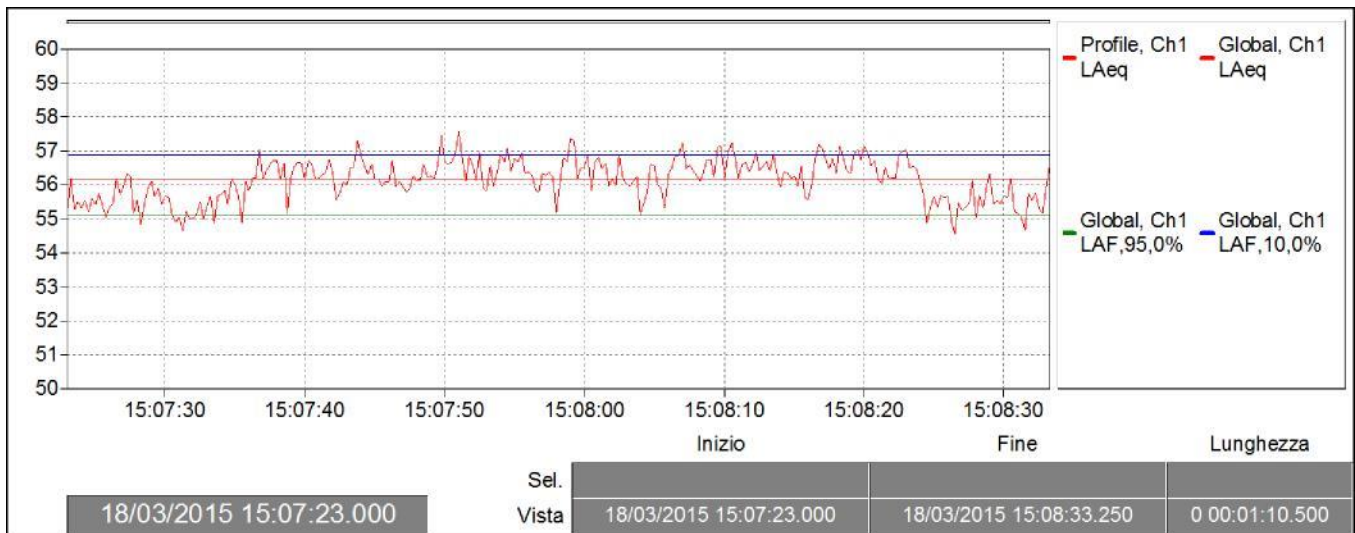

Norsonic AS

P.O.Box 24
 N-3421 Lierskogen, Norway
 Tel. +47 3285 8900, Fax +47 3285 2208
www.norsonic.com, info@norsonic.com

Customer:

Clinica veterinario – MILANO

M6 QUADRO ELETTRICO CANTINA

Microphone position:	Cavalletto h 1.6 in cantina	Operator:	SORGEDIL
Measurement title:	NOR140 FILE 150318 0006	Date:	18/03/2015 15:07:23
Measurement duration:	0 00:01:10.000	Period length:	0 00:00:00.250
Initial calibration level:		Filter bandwidth:	1/3-octave
		Instrument sensitivity:	-26,0 dB
		End calibration level:	