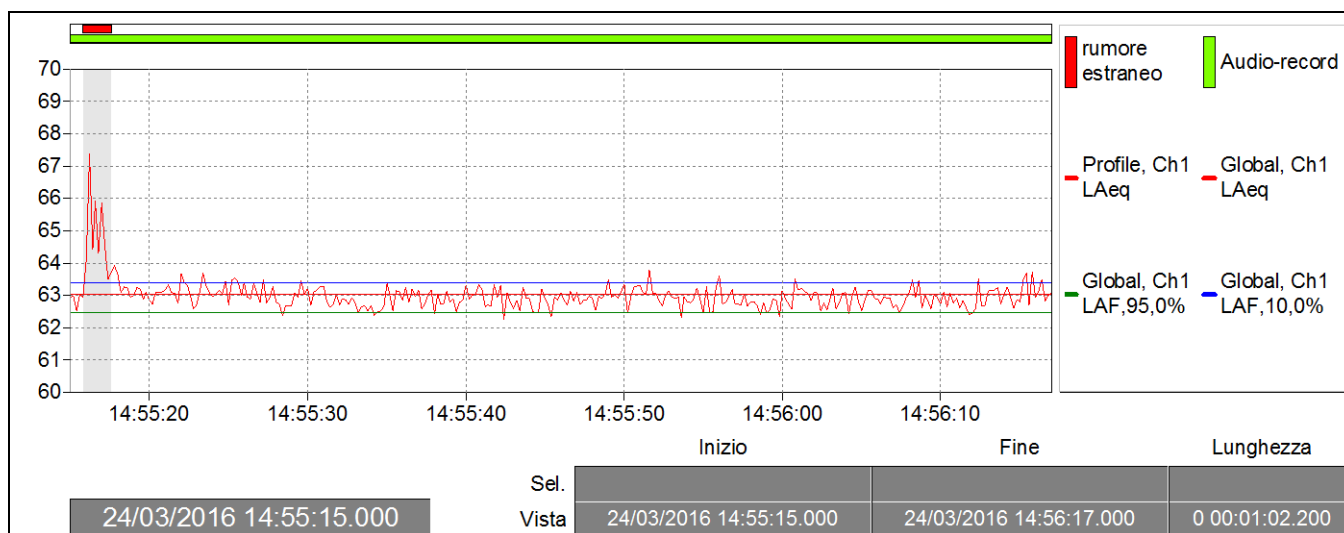

Customer:

M1
residuo con ventilazione

Microphone position:	Su cavalletto h 1.5 ad un metro dalla macchina	Operator:	SORGEDIL
Measurement title:	NOR140_FILE_160324_0001	Date:	24/03/2016 14:55:15
Measurement duration:	0 00:01:02.000	Period length:	0 00:00:00.100
Initial calibration level:		Filter bandwidth:	1/3-octave
	Instrument sensitivity:	-25,1 dB	End calibration level: