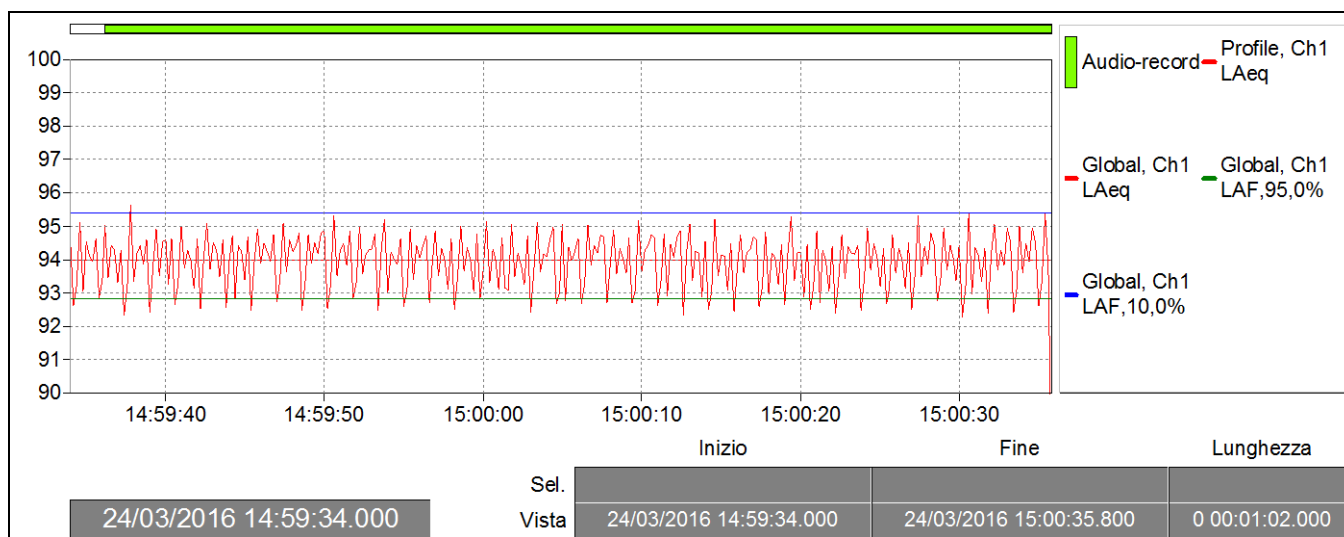

Specialista nell'isolamento acustico

Via V. Emanuele N°7
22060 Cabiato (CO)
Tel. 031.75.69.50 Fax. 0312281356
Cel. 339.13.69.788
P.IVA 03208620132
C.F. SRGVTR79M15F205V
www.sorgedil.it
E-mail. sorgedil@gmail.com