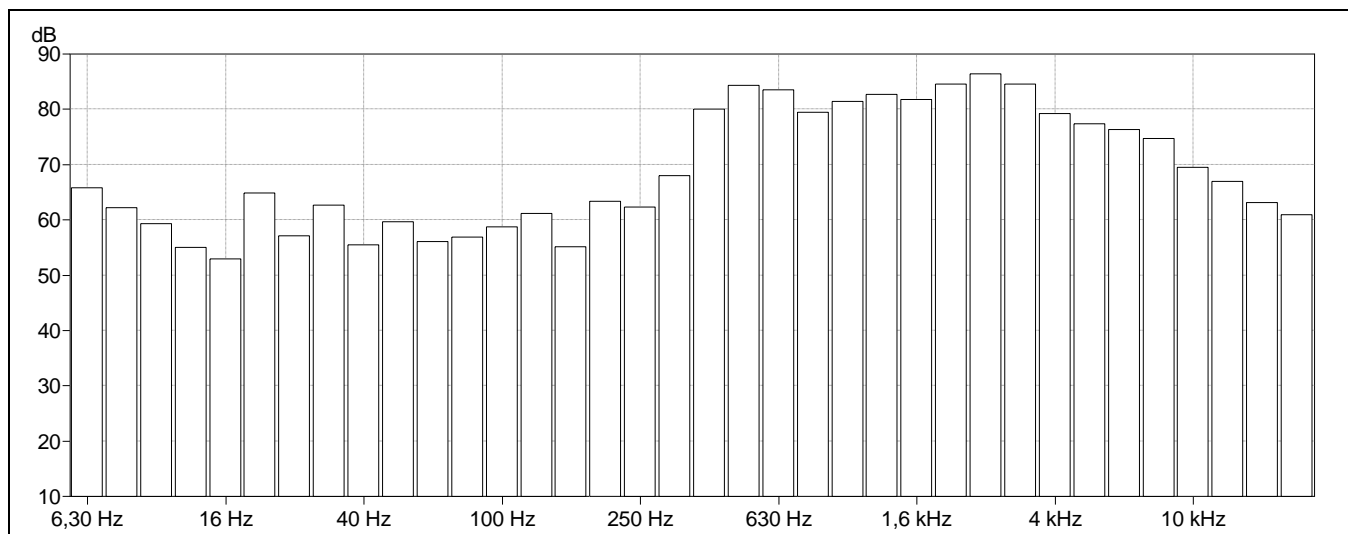

Norsonic AS

P.O.Box 24

N-3421 Lierskogen, Norway

Tel. +47 3285 8900, Fax +47 3285 2208

www.norsonic.com, info@norsonic.com

	Leq (dB)	LF(max) (dB)	LF(min) (dB)	LI(max) (dB)	LF,10,0% (dB)	LF,95,0% (dB)
A	94,0 dB	96,2 dB	90,5 dB	99,6 dB	95,4 dB	92,8 dB
Z	93,9 dB	95,9 dB	90,4 dB	98,7 dB	95,2 dB	92,7 dB
FRQ						
6,30 Hz	65,8 dB	71,6 dB	51,5 dB	72,9 dB	69,1 dB	57,7 dB
8 Hz	62,2 dB	71,3 dB	47,2 dB	72,4 dB	65,3 dB	53,0 dB
10 Hz	59,3 dB	67,7 dB	43,5 dB	68,9 dB	62,6 dB	50,5 dB
12,5 Hz	55,0 dB	62,4 dB	44,0 dB	63,2 dB	58,0 dB	48,0 dB
16 Hz	52,9 dB	62,6 dB	43,8 dB	64,1 dB	55,7 dB	46,9 dB
20 Hz	64,8 dB	68,4 dB	60,4 dB	69,2 dB	66,3 dB	62,1 dB
25 Hz	57,1 dB	63,6 dB	50,5 dB	65,3 dB	59,6 dB	52,7 dB
31,5 Hz	62,7 dB	71,0 dB	52,6 dB	72,8 dB	65,2 dB	57,1 dB
40 Hz	55,5 dB	63,0 dB	47,7 dB	64,6 dB	57,9 dB	51,0 dB
50 Hz	59,7 dB	66,6 dB	51,7 dB	68,8 dB	62,2 dB	54,9 dB
63 Hz	56,1 dB	61,9 dB	48,6 dB	63,9 dB	58,5 dB	52,0 dB
80 Hz	56,9 dB	62,1 dB	51,0 dB	64,5 dB	59,0 dB	53,3 dB
100 Hz	58,7 dB	64,0 dB	52,8 dB	67,0 dB	60,4 dB	55,7 dB
125 Hz	61,2 dB	66,2 dB	54,9 dB	68,9 dB	62,9 dB	58,0 dB
160 Hz	55,1 dB	58,8 dB	51,1 dB	61,2 dB	56,6 dB	53,0 dB
200 Hz	63,3 dB	68,2 dB	57,7 dB	71,2 dB	65,2 dB	60,2 dB
250 Hz	62,3 dB	65,8 dB	57,4 dB	68,4 dB	63,8 dB	60,1 dB
315 Hz	68,0 dB	73,7 dB	61,9 dB	75,5 dB	70,4 dB	65,1 dB
400 Hz	80,0 dB	84,9 dB	74,7 dB	88,9 dB	82,2 dB	77,5 dB
500 Hz	84,3 dB	89,0 dB	78,8 dB	92,1 dB	86,2 dB	81,9 dB
630 Hz	83,5 dB	89,5 dB	77,1 dB	92,8 dB	86,2 dB	80,0 dB
800 Hz	79,4 dB	84,1 dB	74,5 dB	86,6 dB	82,0 dB	77,3 dB
1 kHz	81,4 dB	86,3 dB	76,1 dB	89,0 dB	83,9 dB	79,0 dB
1,25 kHz	82,7 dB	86,7 dB	77,7 dB	90,2 dB	84,9 dB	80,4 dB
1,6 kHz	81,7 dB	85,2 dB	77,0 dB	88,6 dB	83,4 dB	79,9 dB
2 kHz	84,6 dB	88,1 dB	79,9 dB	92,1 dB	86,4 dB	82,6 dB
2,5 kHz	86,4 dB	90,8 dB	81,8 dB	95,1 dB	88,4 dB	84,7 dB
3,15 kHz	84,6 dB	87,9 dB	80,5 dB	91,4 dB	86,1 dB	83,2 dB

SORGEDIL

Specialista nell'isolamento acustico

Via V. Emanuele N°7

22060 Cabiato (CO)

Tel. 031.75.69.50 Fax. 0312281356

Cel. 339.13.69.788

P.IVA 03208620132

C.F. SRGVT79M15F205V

www.sorgedil.it

E-mail. sorgedil@gmail.com